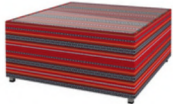

Ulfa Square Large Coffee Table - White
Size: 100X100XH45 CM

Ulfa Rectangle Coffee Table - Black
Size: 100X50XH45 CM