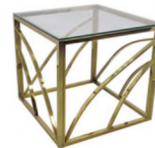

Tron Side Table - White
Size: 45X45XH70 CM

Tron Side Table - Black
Size: 45X45XH70 CM

Tron Square Coffee Table - Glass
Size: 60X60XH45 CM

Tulip Coffee Table - White
Size: Dia 70XH43 CM

Tulip Coffee Table - Black
Size: Dia 70XH43 CM

Topaz Square Coffee Table - Gold
Size: 50X50XH45 CM

Topaz Rectangle Coffee Table - Gold
Size: 120X60XH45 CM

Topaz Round Coffee Table - Gold
Size: Dia 80XH45 CM

Topaz Side Table - Gold

Madison Coffee Table - Gold
Size: 55X55XH55 CM

Array Wire Coffee Table - Gold
Size: Dia 55XH55 CM

Nest Coffee Table Set -
Black

Nest Coffee Table Set -
White

Beatle Coffee Table - White
Size: Dia 42XH52 CM

Beatle Coffee Table - Black
Size: Dia 42XH52 CM