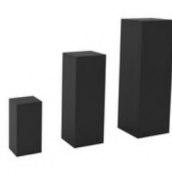

Trash Can - Rectangle

Trash Can - Circle

SS Trash Can Covered

Large Trash Can - Green

A3/A4 Stands

Pedestals White

Pedestals Black

Picket Fencing - Wooden