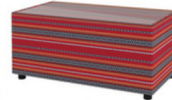

Ulfa Square Large Coffee Table - Black
Size: 100X100XH45 CM

Ulfa Square Large Coffee Table - Majlis
Size: 100X100XH45 CM

Ulfa Rectangle Coffee Table - White
Size: 100X50XH45 CM

Ulfa Rectangle Coffee Table - Black
Size: 100X50XH45 CM