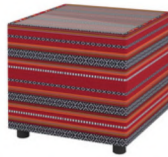

Ulfa Square Coffee Table - Majlis
Size: 50X50XH45 CM